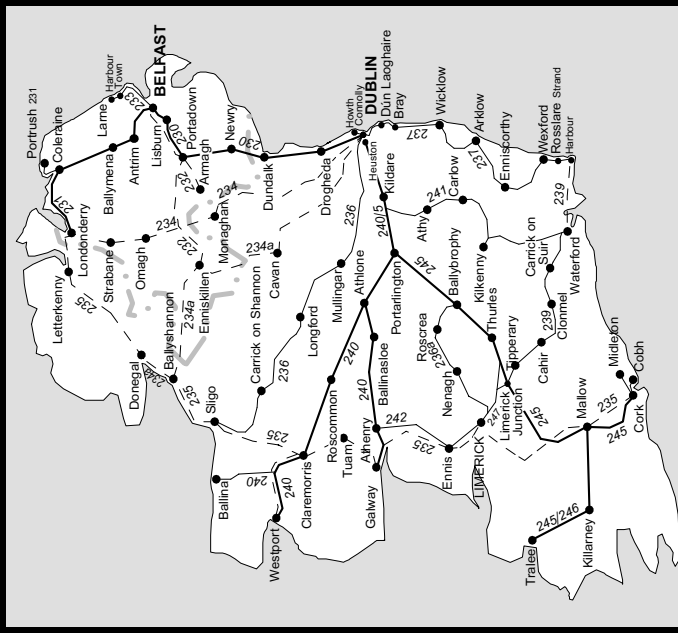

GREAT BRITAIN and IRELAND

For full details see RAILTIMES from
MP Middleton Press
 Easebourne Lane, Midhurst, West Sussex GU29 9AZ
 Telephone 01730 813169 sales@middletonpress.co.uk
 Price £17.95 P&P (UK) Free

FOR CROSS-CHANNEL SHIPPING SERVICES, SEE MAP ON PAGE 538

St Mary's