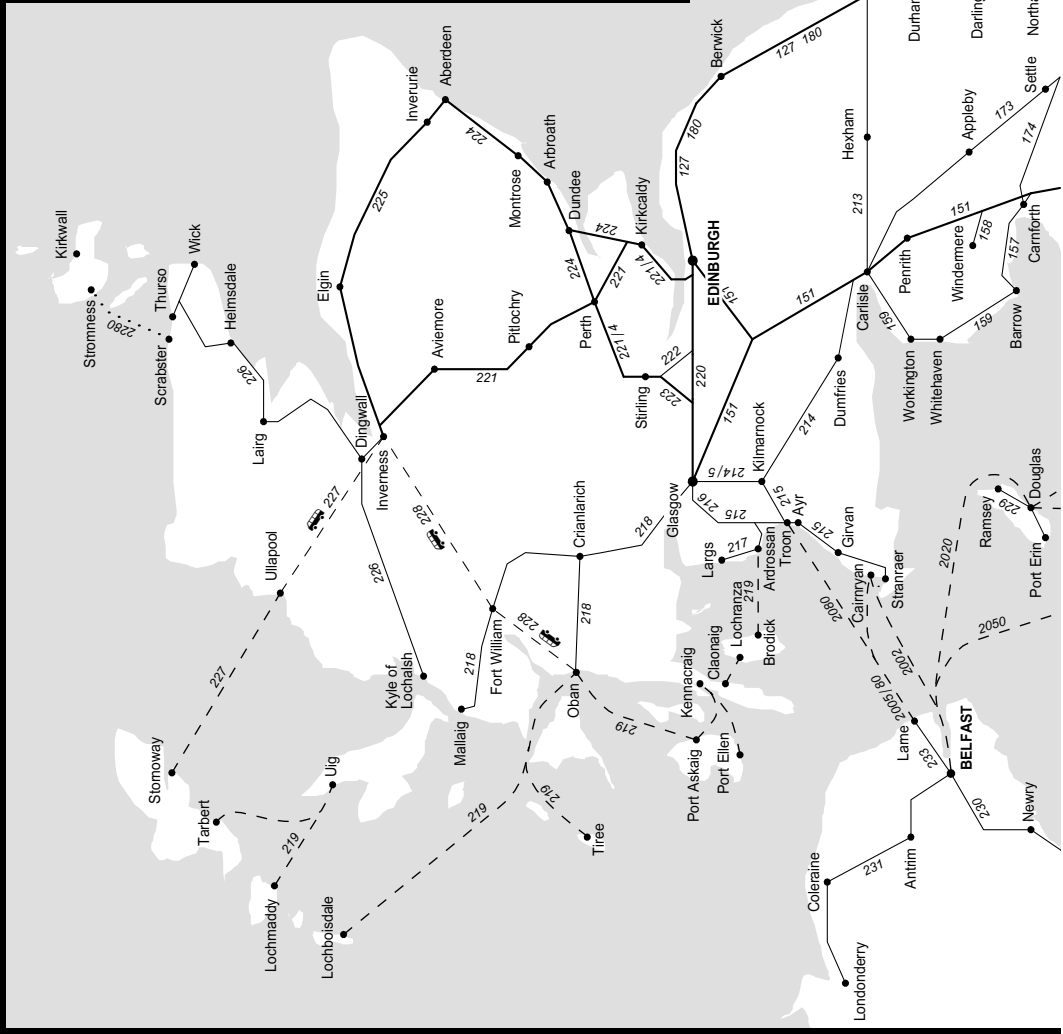

GREAT BRITAIN and IRELAND

For full details see RAILTIMES from
MP Middleton Press
 Easebourne Lane, Midhurst, West Sussex GU29 9AZ
 Telephone 01730 813169 sales@middletonpress.co.uk
 Price £17.95 P&P (UK) Free

FOR CROSS-CHANNEL SHIPPING SERVICES, SEE MAP ON PAGE 538

St Mary's