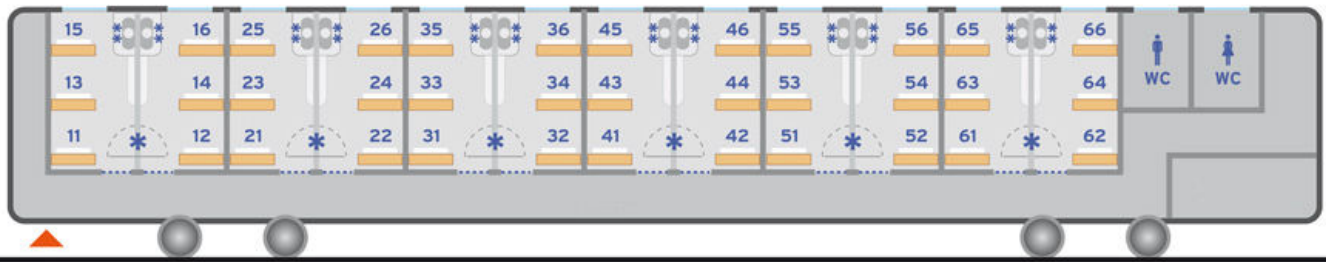

ARTESIA NIGHT

Sleepers compartment for 1, 2 or 3 passengers

Gate

* Communicating doors between compartments upon request

** Wash basin

T6 Couchettes compartment

Gate

Gate

* Wash room

T4 Couchettes compartments

Gate

Gate

* Wash room