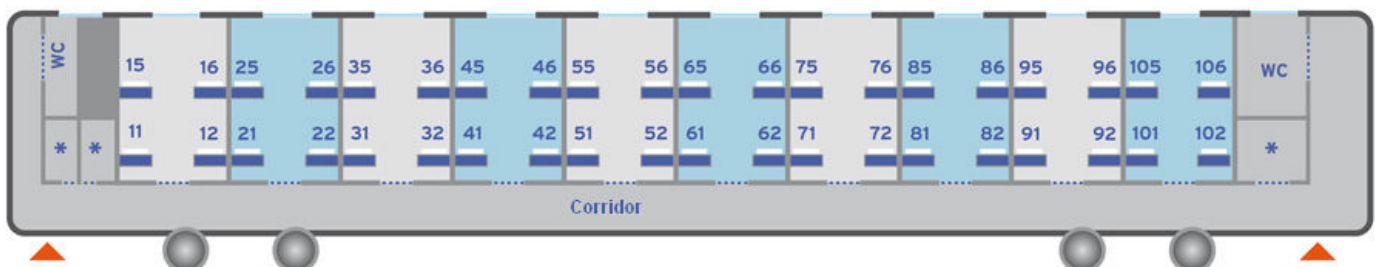

ARTESIA NIGHT

Sleepers compartment for 1, 2 or 3 passengers

Gate

* Communicating doors between compartments upon request

** Wash basin

T6 Couchettes compartment

Gate

Gate

* Wash room

T4 Couchettes compartments

Gate

Gate

* Wash room