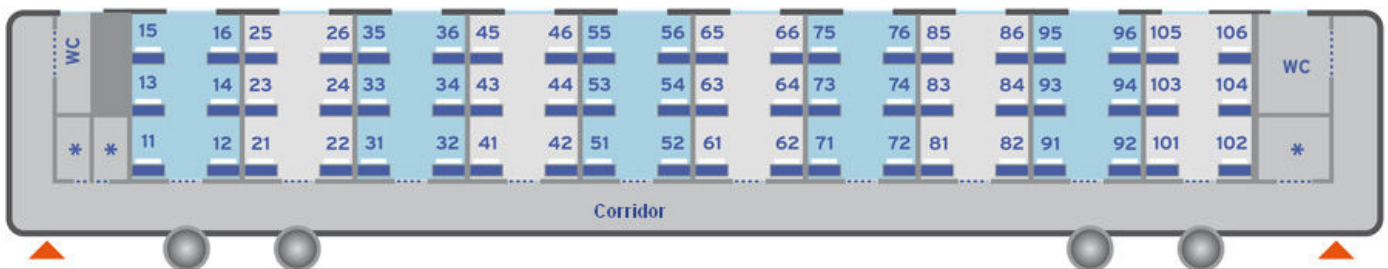

ARTESIA NIGHT

Sleepers compartment for 1, 2 or 3 passengers

Gate

* Communicating doors between compartments upon request

** Wash basin

T6 Couchettes compartment

Gate

Gate

* Wash room

T4 Couchettes compartments

Gate

Gate

* Wash room