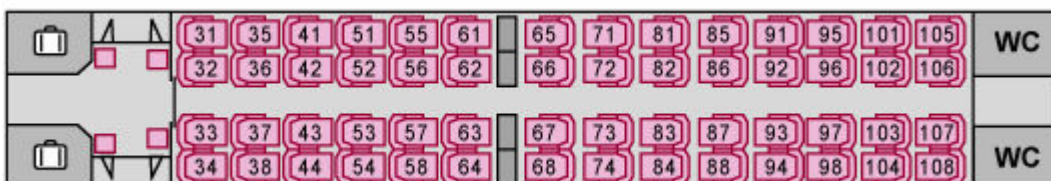

1-11-21      2-12-22      3-13-23      4-14-24      5-15-25      6-16-26      7-17-27      8-18-28

**Carriage 1** : Salon 4 seats Comfort 1 – 33 seats Comfort 1 – 2 seats for disabled passengers – 1 fold-down seat

**Carriage 2** : 39 seats Comfort 1 – 3 fold-down seats

**Carriage 3** : 39 seats Comfort 1 – 7 fold-down seats

**Carriage 4** : 16 seats Comfort 2

**Carriage 5** : 56 seats Comfort 2 – 4 fold-down seats

**Carriage 6** : 56 seats Comfort 2 – 4 fold-down seats

**Carriage 7 : 56 seats Comfort 2 – 4 fold-down seats**

**Carriage 8 : 56 seats Comfort 2 – Compartment with 16 seats Comfort 2 – 3 fold-down seats**